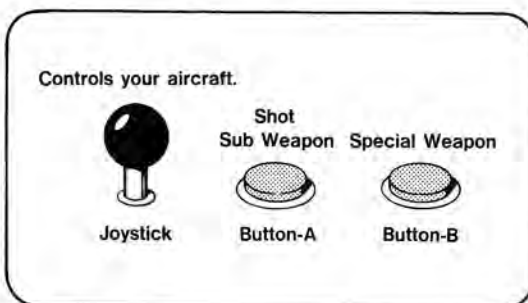

CONNECTOR DIAGRAM

SOLDER SIDE	NO.	NO.	PARTS SIDE
GND	A	1	GND
GND	B	2	GND
+5V	C	3	+5V
+5V	D	4	+5V
	E	5	
+12V	F	6	+12V
	H	7	
COIN COUNTER 2	J	8	COIN COUNTER 1
	K	9	
SPEAKER (-)	L	10	SPEAKER (+)
	M	11	
VIDEO GREEN	N	12	VIDEO RED
VIDEO SYNC	P	13	VIDEO BLUE
SERVICE SW	R	14	VIDEO GND
	S	15	
COIN SW 2	T	16	COIN SW 1
2-P START	U	17	1-P START
2-P UP	V	18	1-P UP
2-P DOWN	W	19	1-P DOWN
2-P LEFT	X	20	1-P LEFT
2-P RIGHT	Y	21	1-P RIGHT
2-P SW 1 BUTTON	Z	22	1-P SW 1 BUTTON
2-P SW 2 BUTTON	a	23	1-P SW 2 BUTTON
	b	24	
	c	25	
	d	26	
GND	e	27	GND
GND	f	28	GND

HOW TO PLAY

1. ■アメリカ、日本、スウェーデン、イギリスそれぞれ2人のパイロットの中から1人選び、ボタンで決定します。
   - ■フルパワー時のみ弾数制限があります。
   - ■自分の国を除く7つのステージをクリアするとエンディングです。
2. ■Choose your player from U.S.A., JAPAN, SWEDEN and U.K.
   - ■Full power for limited time.
   - ■Game is over when you clear seven stages.

CONTROL PANEL