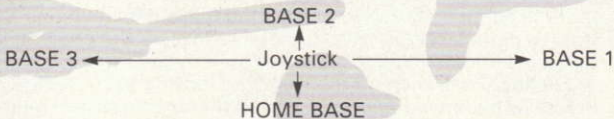

PITCH SCREEN:

If you are fielding, watch the fielder scanner (bottom left of screen) to see your closest fielder to the ball. LEFT, RIGHT, UP & DOWN move all your fielders until you catch or pick up the ball.

Press FIRE to throw it, quickly followed by a Joystick/Keyboard direction to indicate the base you wish to throw it to.

Runners

If you have just batted, then any runners you have will run automatically onto the next base. However, they will stop if the ball is too close for them to run safely.

If you want them to run on anyway, press FIRE and then LEFT, RIGHT or UP for any base you wish a runner to carry on running from.