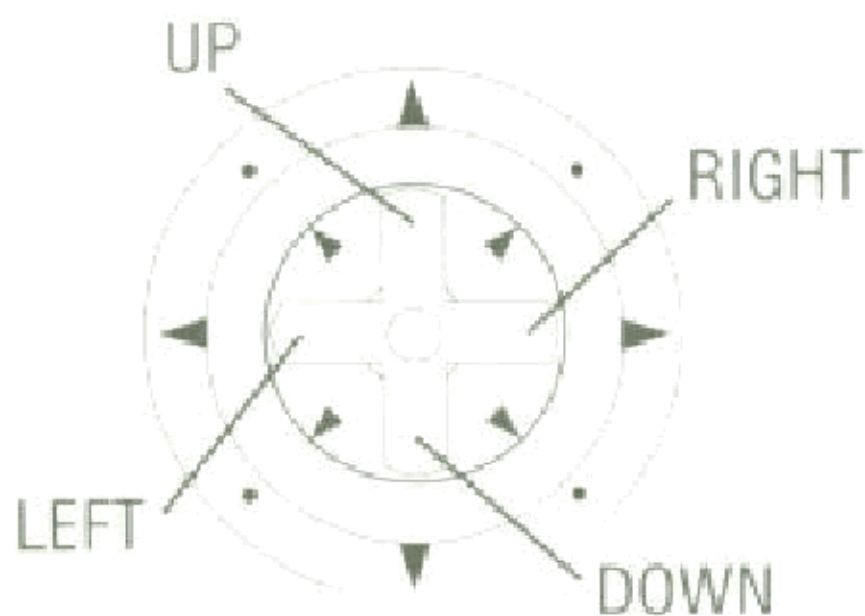

With R.B.I. Baseball '93, it's a whole new ball game . . .

CONTROL PAD

This manual refers to the following directions:

AT THE PLATE

TO ADJUST BATTER STANCE: Move the Directional Pad in desired direction.

TO SWING BAT: Press and hold the A Button for a complete swing.