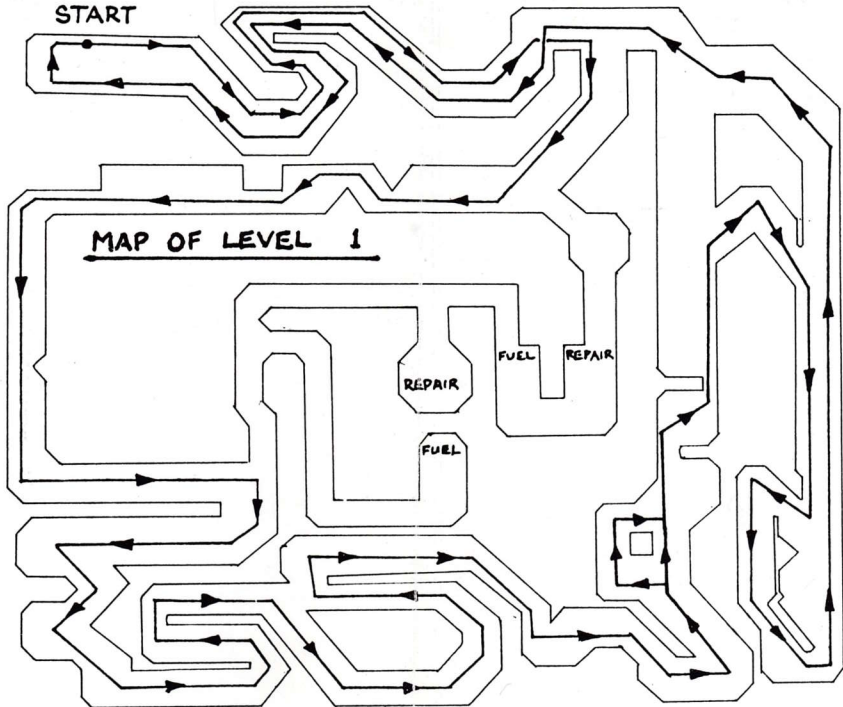

START

MAP OF LEVEL 1