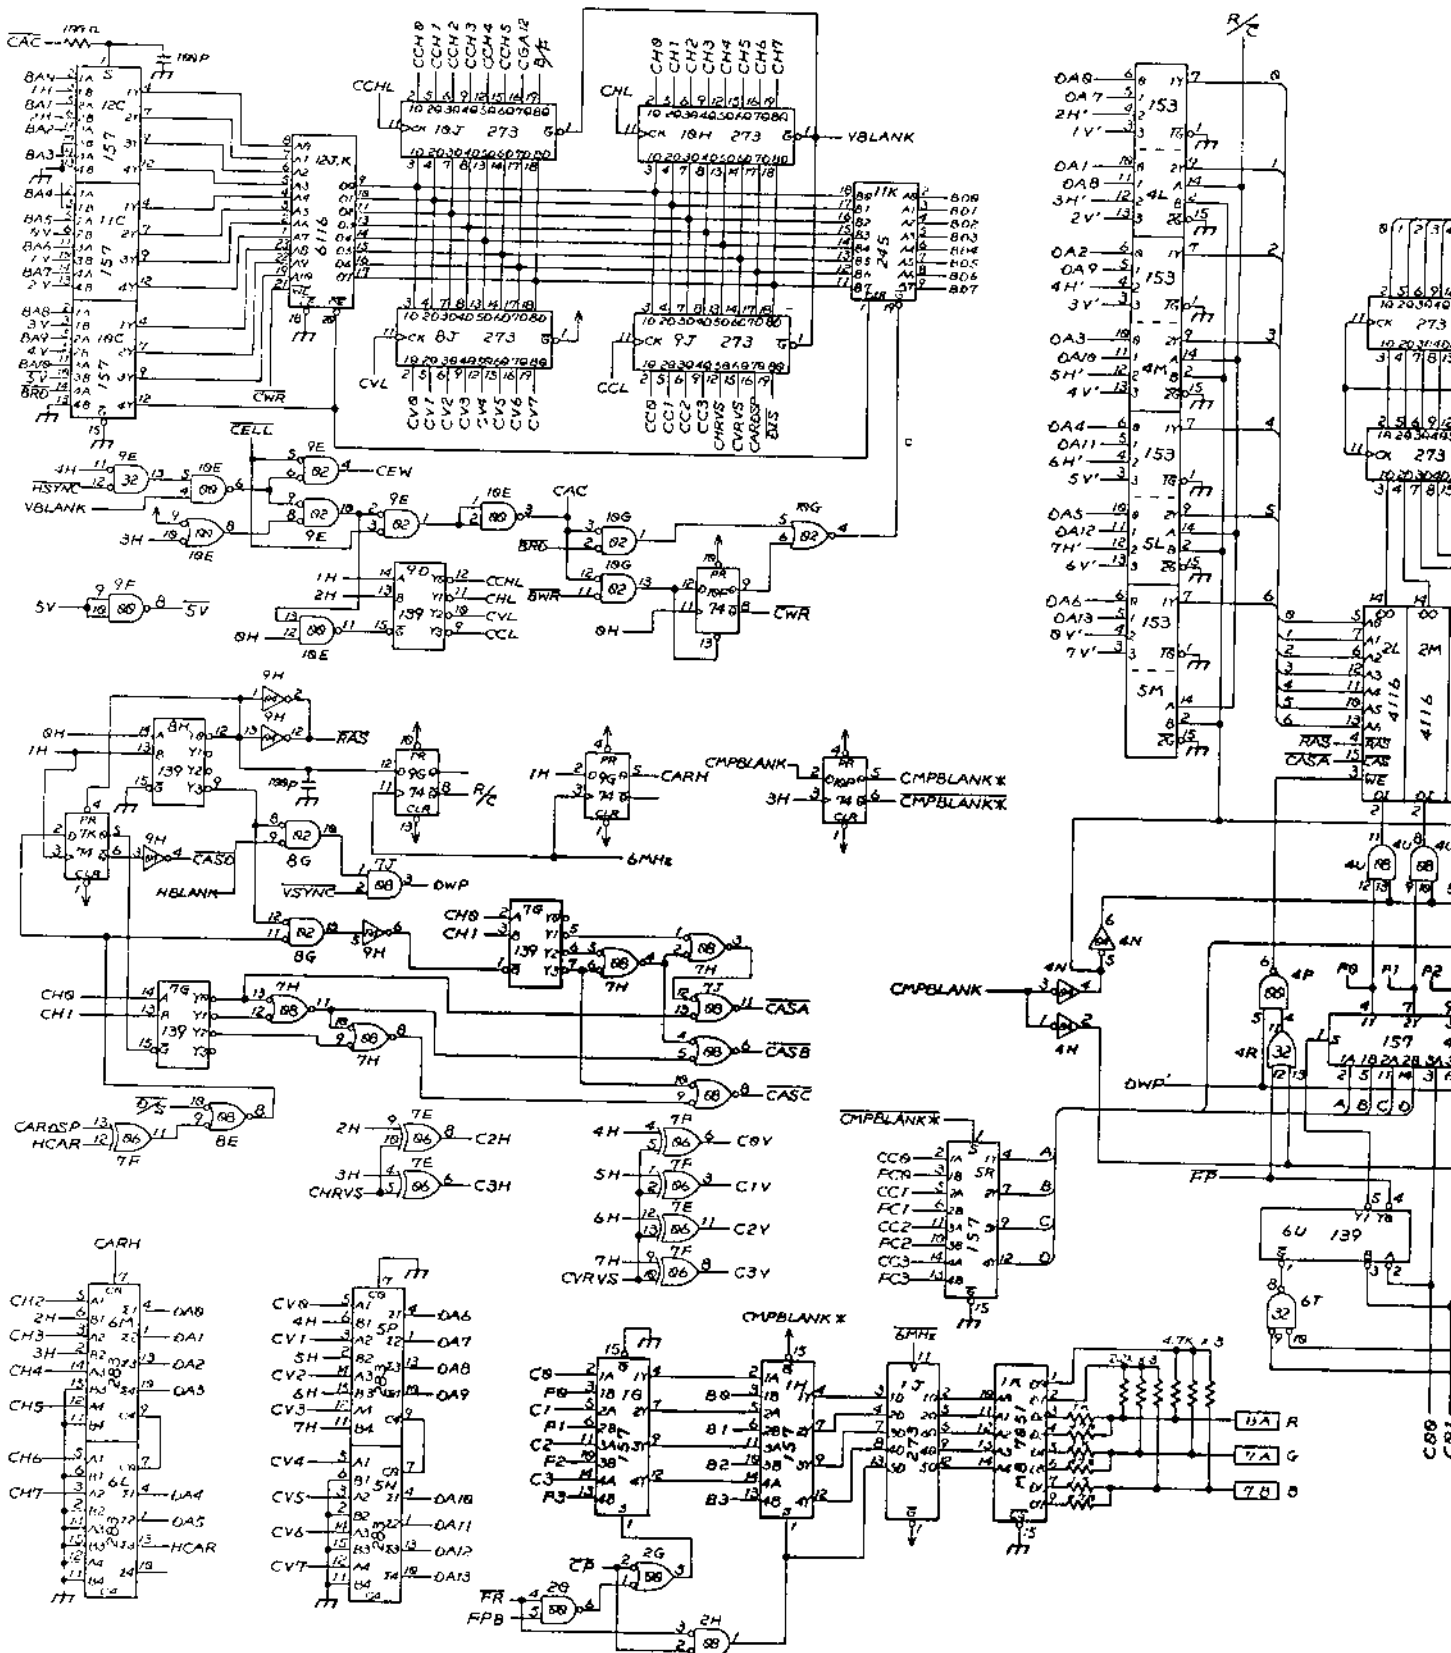

1st PLAYER

2nd PLAYER

(注) ↑ 10. +5V PULL UP 5:1.

NOVA - 2001					
UPL 83905					

COMPARAT LIMITED