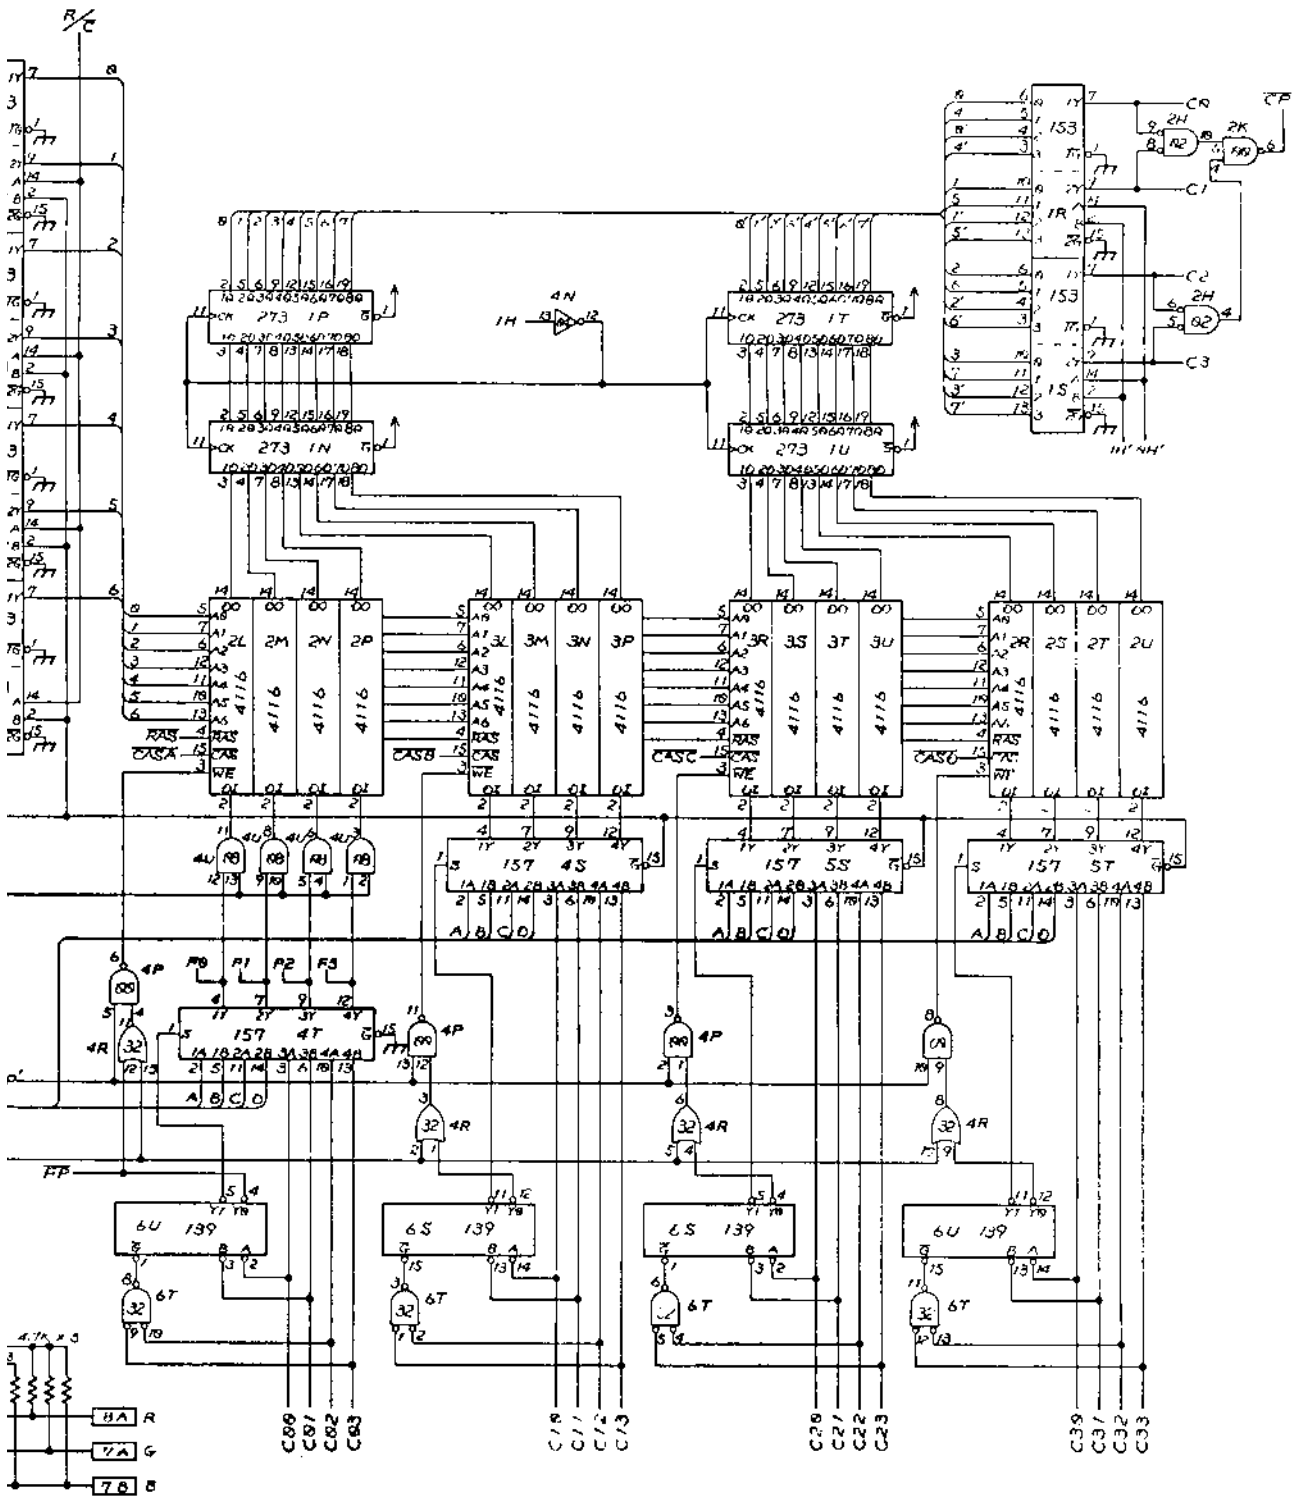

1st PLAYER

2nd PLAYER

(注) ↑ 10. +5V PULL UP 5:1.

NOVA - 2001					
UPL 83905					

COMPARAT LIMITED