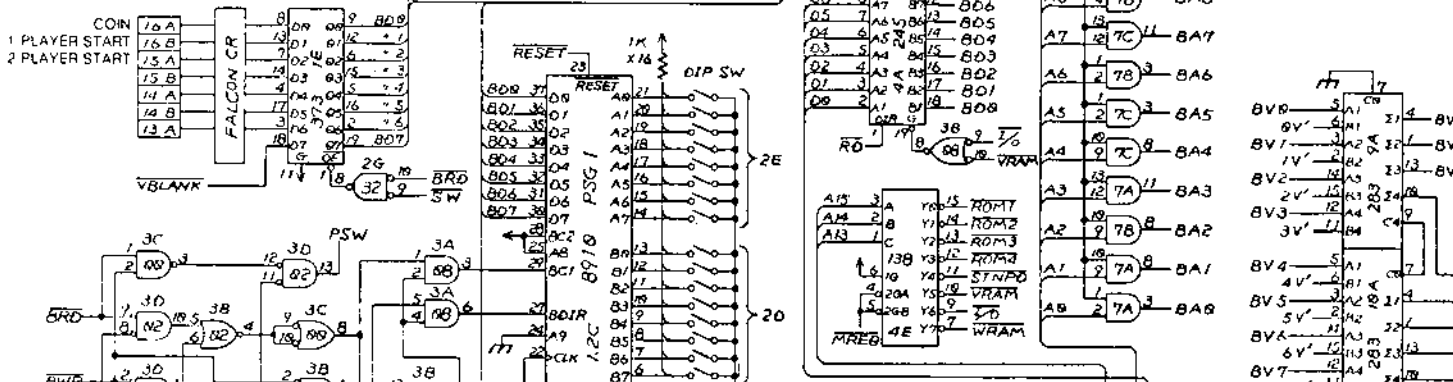

1st PLAYER

2nd PLAYER

(注) ↑ 10. +5V PULL UP 5:1.

NOVA - 2001					
UPL 83905					

COMPARAT LIMITED