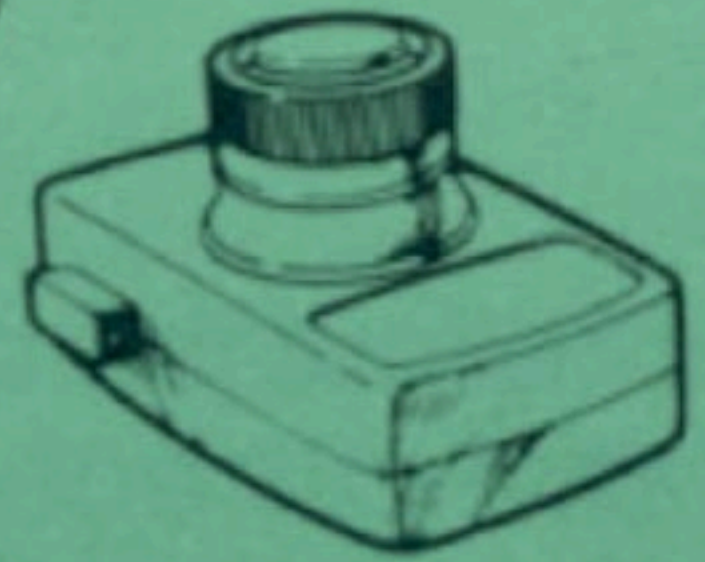

PLAY AROUND

Instructions

PHILLY FLASHER™

- 1.** Follow the separate directions for selecting the correct game on your Playaround™ 2-in-1 Cartridge.
- 2.** With the power off insert cartridge into game console.
- 3.** Connect the left paddle control.
- 4.** Turn power ON. If no picture check your game and TV connections and then repeat steps 1, 2 and 3. If everything is OK then push either the reset button or the red button on the paddle to begin the game.

GAME PLAY

The object of the game is to use your paddle controls to maneuver the "flasher" ("flashers" if you're playing game number 2) to catch the drops of magic potion that the witch is dropping from the jailhouse roof. You score one point for each and every drop you swallow without a miss. But should you miss, you lose one turn. You have four turns at the outset of the game. Small squares in the lower left-hand corner of the screen indicate the remaining number of turns at any point in the game.